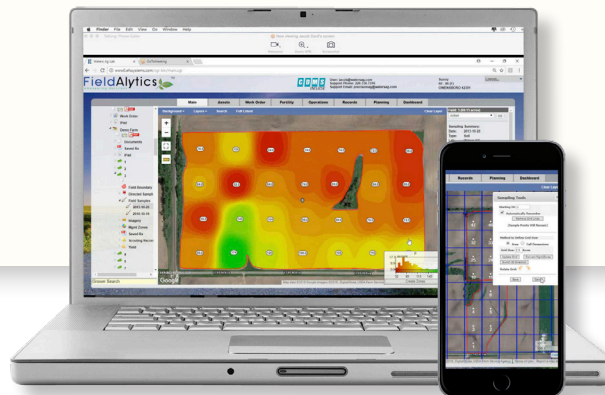

Precision Ag Program

Welcome to the Agri-Future.

Monty's Precision Ag program leads the way.

Today, higher yields are impossible without precision agronomy. Monty's Precision Agronomy Program is your data analysis software solution. This program uses soil and tissue samples, as well as FieldAlytics™ software, to give you accurate, real-time assessment of your fields and crops. Our system imports your data into an easy-to-use website – where you have secure access to your confidential results. This information will allow you to work with your Monty's representative to quickly and efficiently address any plant or soil issues in your fields.

Monty's Precision Ag Program:

- Is a fast, easy, exacting solution for you, the grower!
- Is secure, private, and web-based (not cloud-based)
- Is coordinated directly with your trusted Monty's representative
- Offers comprehensive results, usually within 48 hours
- Provides recommendations to address any nutrient deficiencies

**TALK TO YOUR REP TODAY
ABOUT THIS UNIQUE SERVICE!**

FieldAlytics is a trademark of EFC Precision Agronomy.

SUCCESS YOU CAN SEE™

800.978.6342 • montysplantfood.com

1952 ©MONTYS 6/2018 1149

AGXACT... TRUSTED. PRECISE. RESULTS.